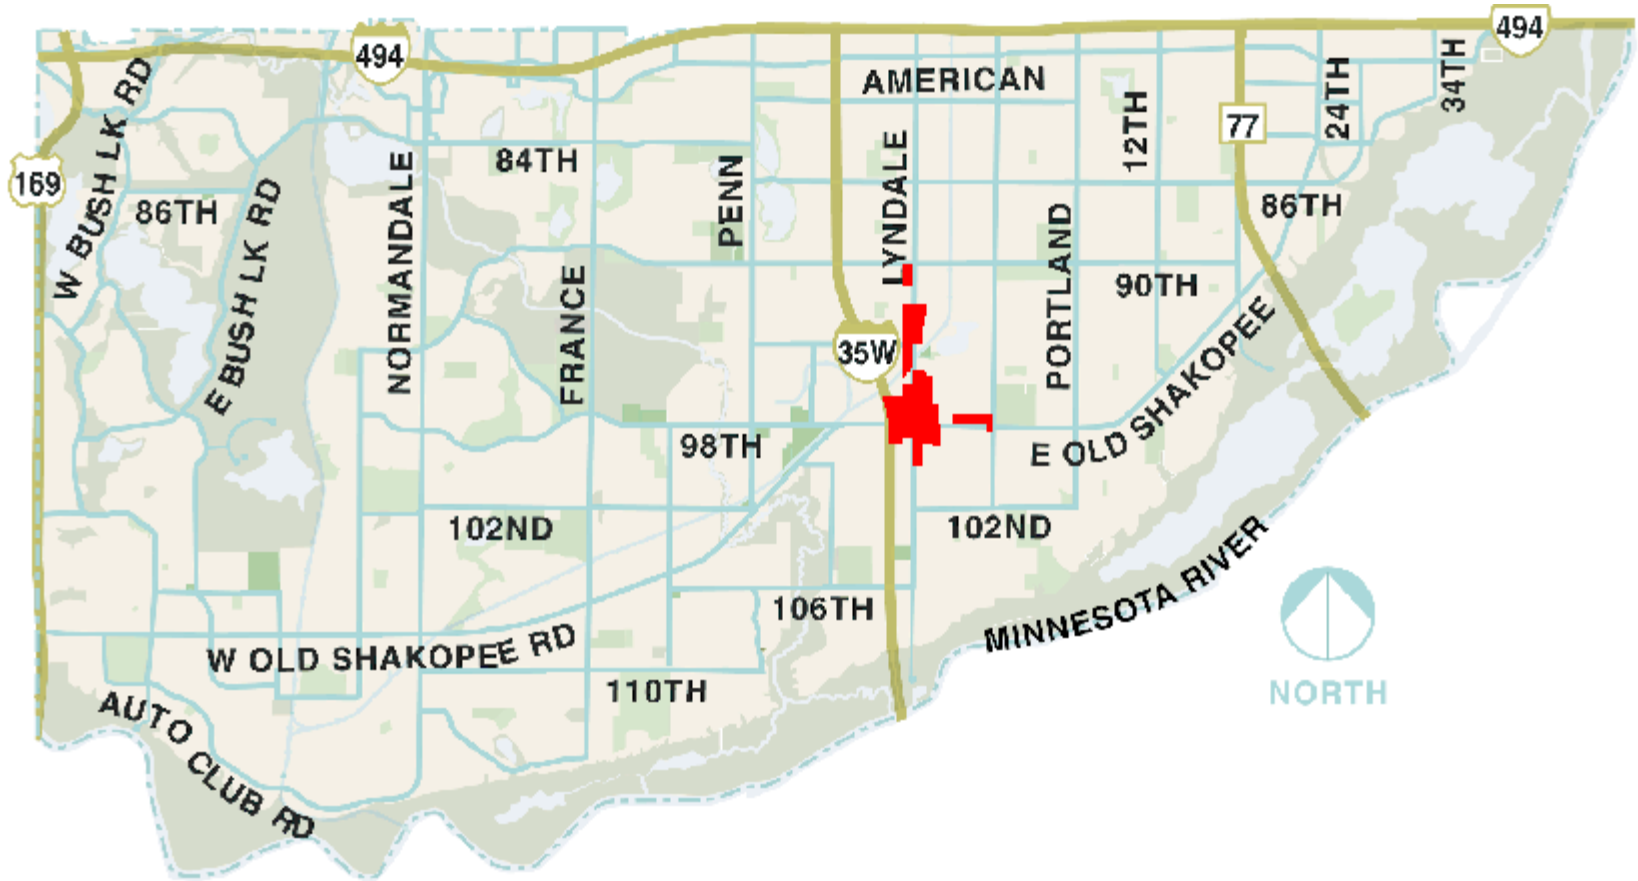

Proposed Rezoning Area CB to B-2

90th Street

Area proposed for
rezoning from CB
to B-2

94th Street

Nicollet Ave.

98th Street

Lyndale Ave.