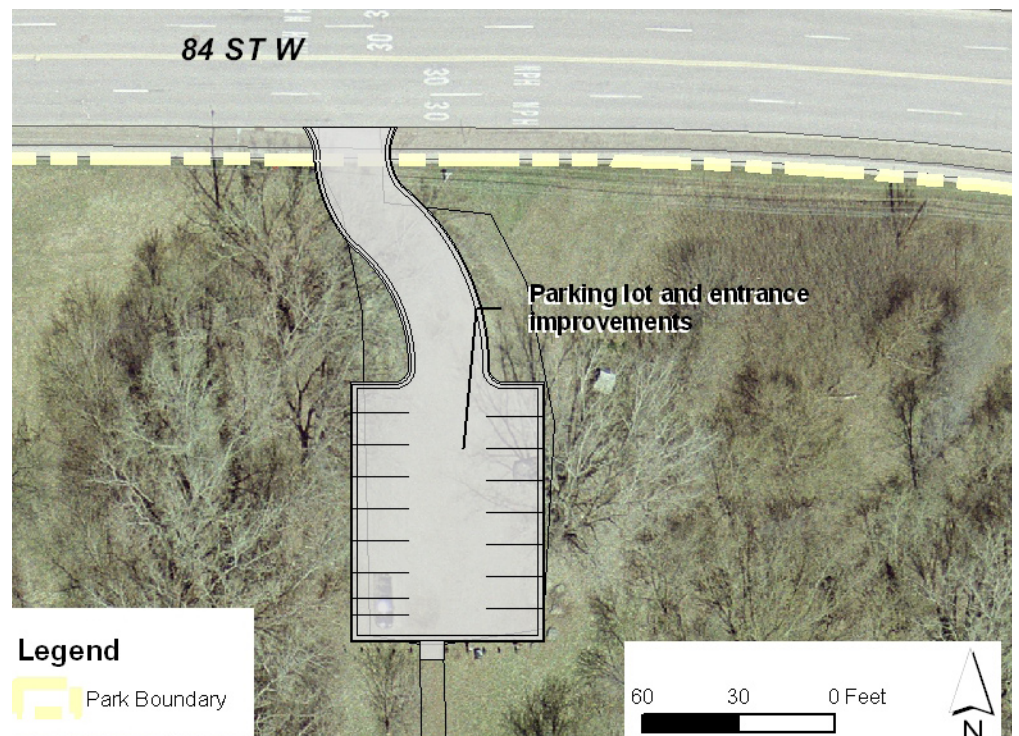

# Girard Lake Park

Address: 8401 France Avenue S.

Classification: Conservation Area

Size: 18.26 Acres water area

42.24 Acres land area

60.5 Total acres

Existing Features:

A Trails

B Off-street parking

Planned Features and Improvements:

- Parking lot and entrance improvements (evaluate the use of pervious paving and/or raingardens)

Accessibility Recommendations:

- Accessible path to the accessible picnic table from parking lot
- Accessible surfacing under accessible picnic table
- Install sign at trailhead indicating level of accessibility
- Accessible parking stall striping & signage
- Provide accessible trails as use increases with development

Master Plan Detail Area

(see following page for existing condition map for the entire park)