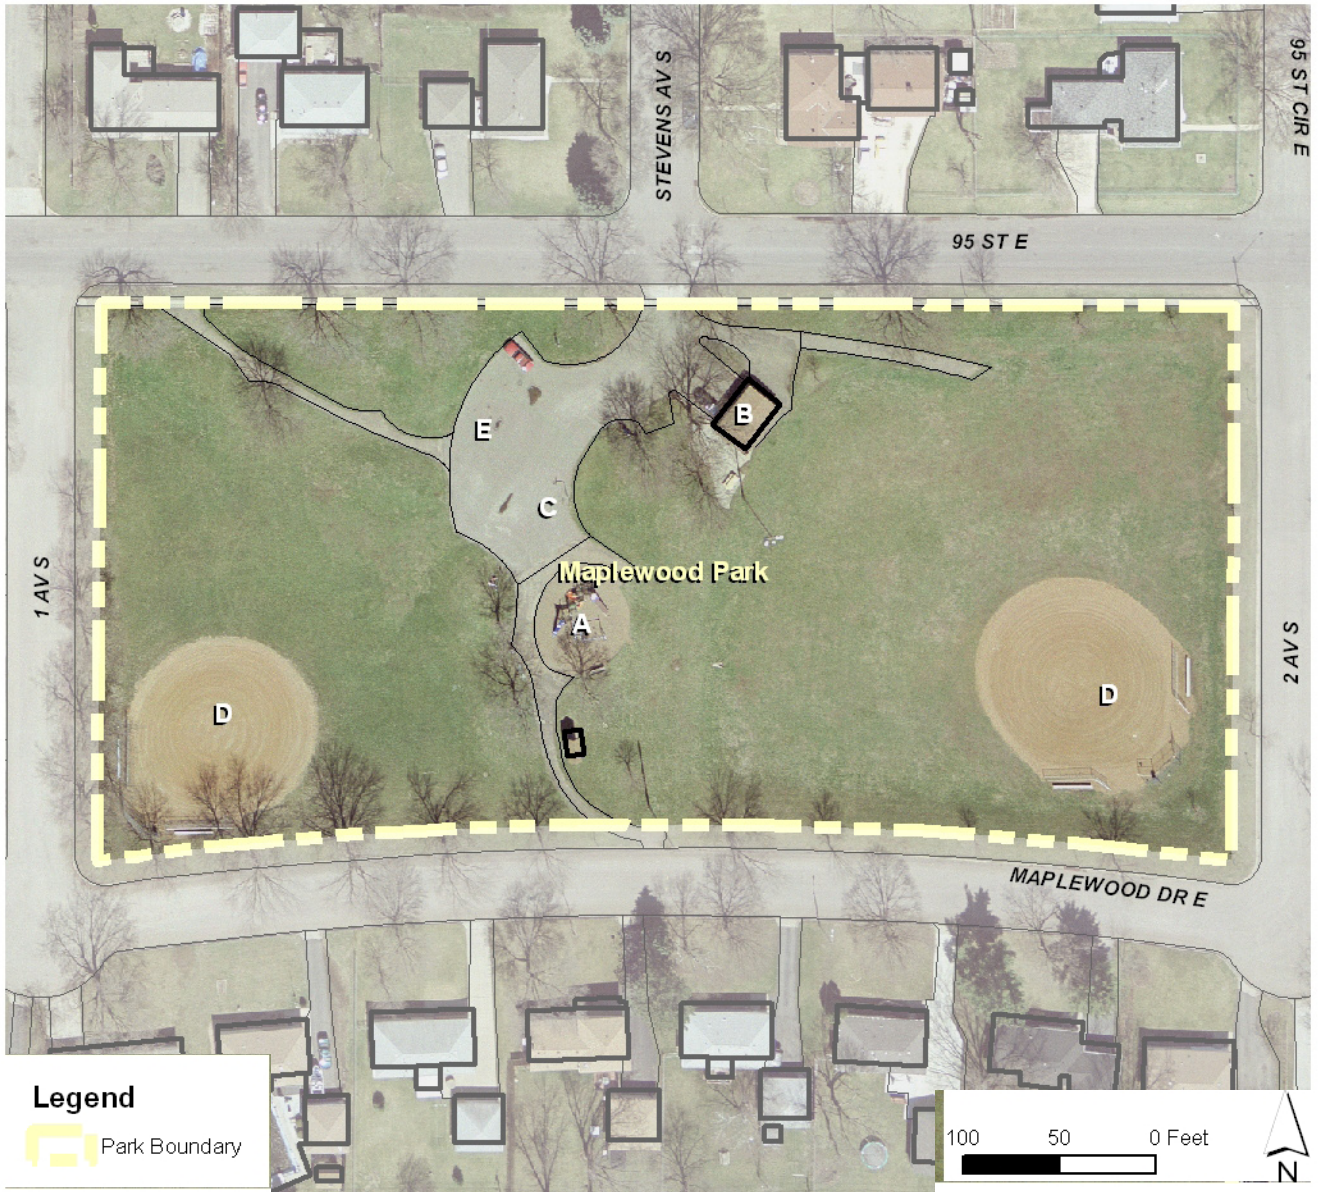

Maplewood Park Existing Conditions