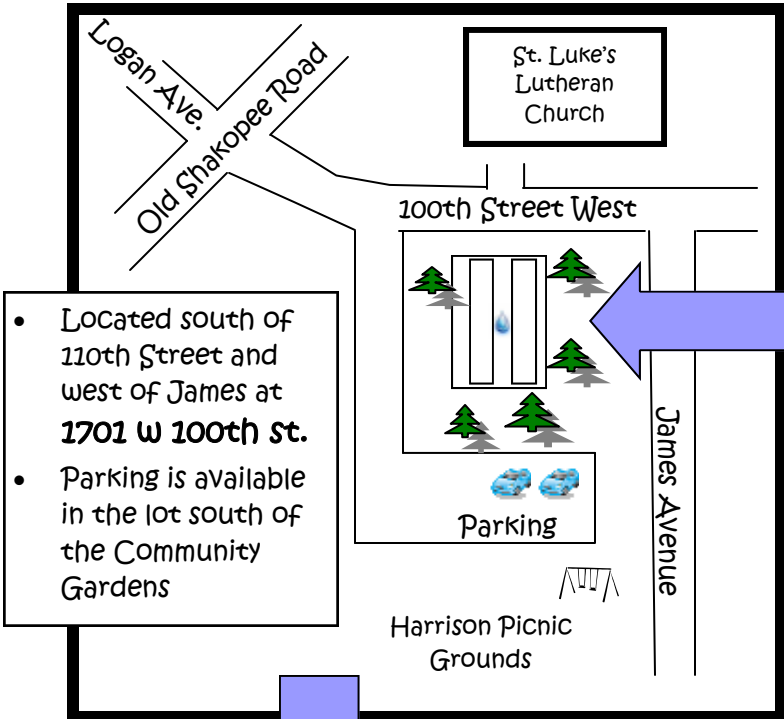

# Bloomington Community Gardens

## Harrison Park Site

- Located south of 110th Street and west of James at **1701 W 100th St.**
- Parking is available in the lot south of the Community Gardens

|    |    |
|----|----|
| 1  | 15 |
| 2  | 16 |
| 3  | 17 |
| 4  | 18 |
| 5  | 19 |
| 6  | 20 |
| 7  | 21 |
| 8  | 22 |
| 9  | 23 |
| 10 | 24 |
| 11 | 25 |
| 12 | 26 |
| 13 | 27 |
| 14 | 28 |

water

- Plot dimensions: 10 feet x 15 feet
- One centrally located water tank

- Located in central Bloomington.