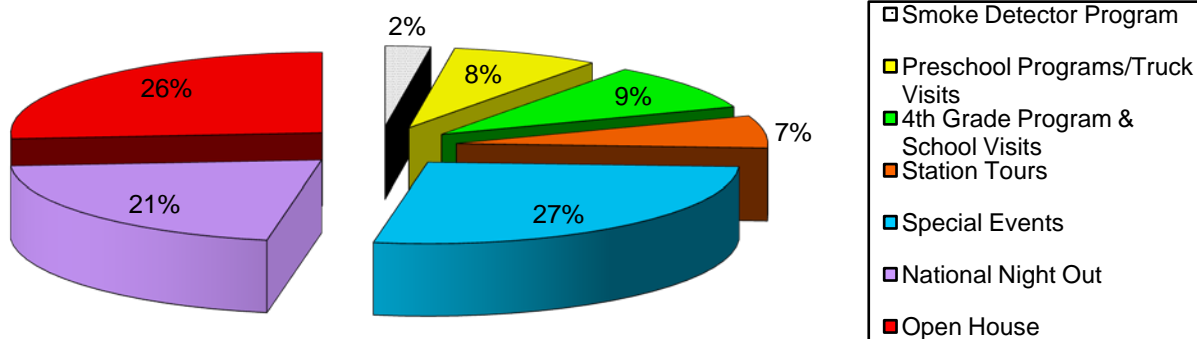

FIRE PREVENTION ACTIVITIES

Functions / Events	2007	2008	Total Firefighter Hours
Smoke Detector Program	47	53	100
Preschool Programs/Truck Visits	160	166	326
4th Grade Program & School Visits	198	200	398
Station Tours	132	142	274
Special Events	541	601	1142
National Night Out	417	475	892
Open House	525	586	1111
<i>TOTALS</i>	<i>2020</i>	<i>2223</i>	<i>4243</i>

2007 & 2008 Public Participation	# of Children Attended	# of Adults Attended	Total Public Participation
Pre School Programs/Truck Visits	1997	433	2430
4th Grade Program & School Visits	15410	617	16027
Station Tours	1226	384	1610
Special Events	14089	11639	25728
National Night Out	1140	2750	3890
Open House	4640	4710	9350
<i>TOTALS</i>	<i>38502</i>	<i>20533</i>	<i>59035</i>