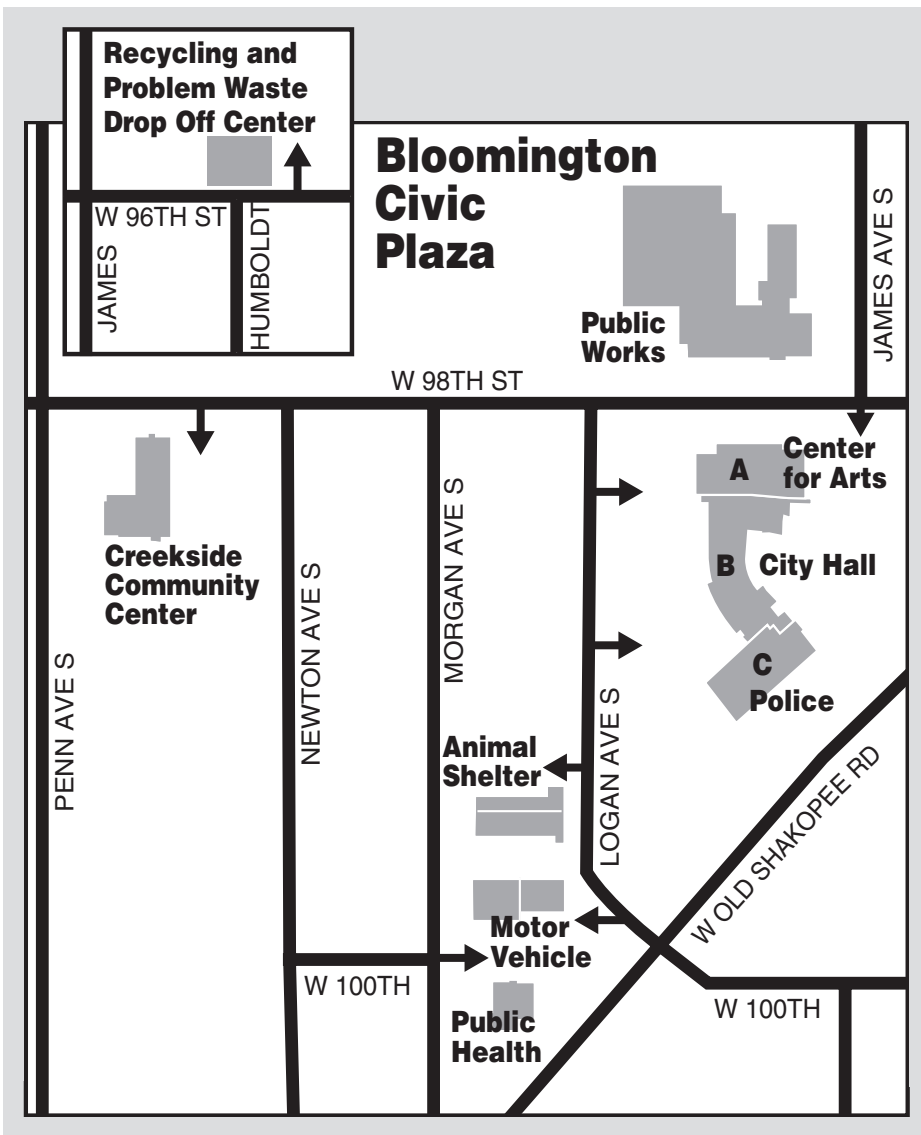

Bloomington Civic Plaza

Hours: Monday - Friday, 8 a.m. - 4:30 p.m. (unless specified)

Animal Shelter952-563-4942

9920 Logan Avenue South
Monday - Friday, 11 a.m. - 7 p.m.;
Saturday, Sunday and Holidays, 7 a.m. - 3 p.m. (Appt. only.)

Creekside Community Center952-563-4944

9801 Penn Avenue South
Monday - Friday, 8 a.m. - 10 p.m.;
Reservation only Saturday and Sunday

Motor Vehicle952-563-8719

9930 Logan Avenue South
Monday, 8 a.m. - 7 p.m.; Tuesday - Friday, 8 a.m. - 5:30 p.m.